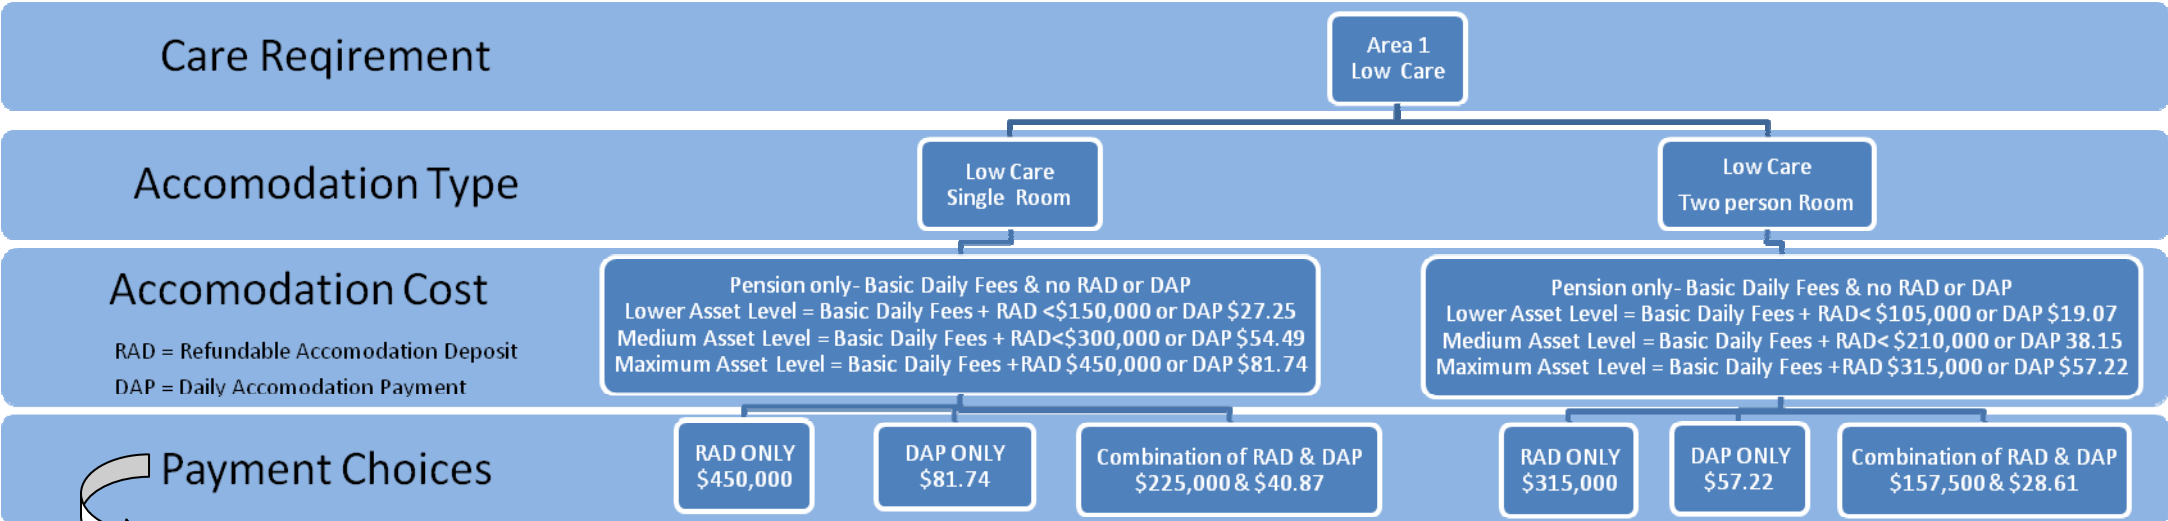

Cardinal Stepinac Village
Accommodation Pricing Table
 As at April 2014

**Fees - negotiable depending on your financial means.
 Pension only / Concessional accepted.**

Residents have up to 28 days after entering to decide how to pay for their accommodation. Until the resident decides they pay the DAP on admission. The DAP can be deducted from the RAD in order to meet an agreed amount of accommodation payment.